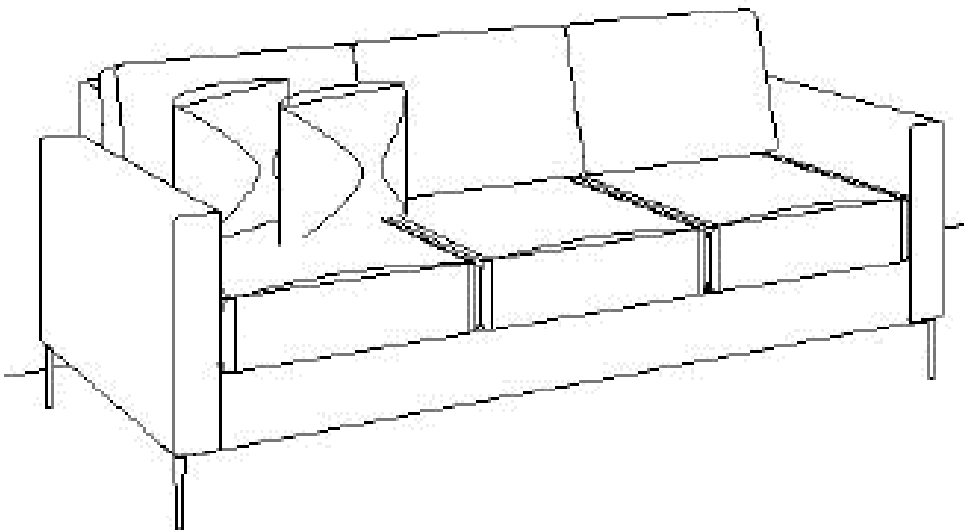

SOUTHFIELD

Upholstered Seating

CANDLEWOOD
SUITES

GUESTROOMS

CP-303 SF: 2413-3 QUEEN SOFA
LOOSE SEAT AND BACK
MATT BLACK POWDERCOAT METAL LEGS
OPTIONAL 18X18 AND 16X16 KNIFE EDGE THROW PILLOWS

DIMENSIONS:
80"W 37"D 33"H 18"SH 25"AH
COM: 18 YARDS

336-434-6220
SOUTHFIELDFURNITURE.NET
INFO@SOUTHFIELDFURNITURE.NET