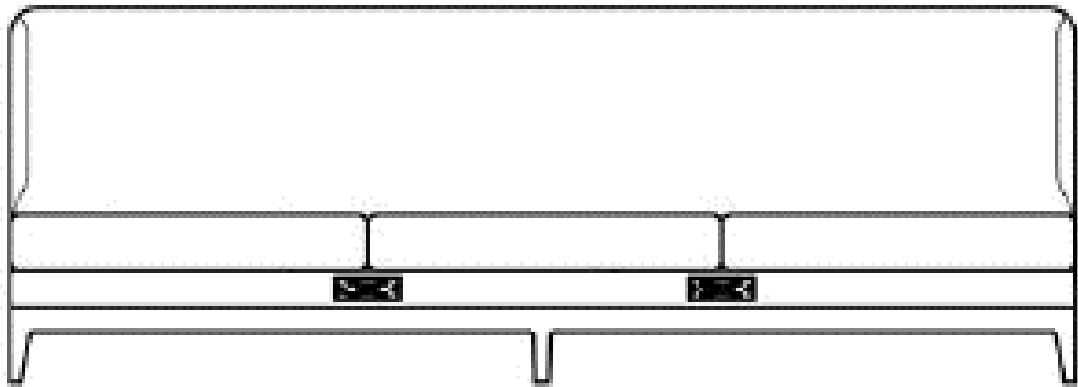

DIMENSIONS:
20"W 20"D 40"H 228"SH
COM: 1.75 YARDS

SOUTHFIELD

Upholstered Seating

PUBLIC SPACES

SP-318.1.2 SF: 2346-5-67 BANQUETTE
TIGHT BACK AND SEAT
TWO POWER PORTS
NYLON GLIDES

DIMENSIONS:
67"W 30"D 36"H 18"SH
COM: 7.5 YARDS BACK
6.25 YARDS SEAT