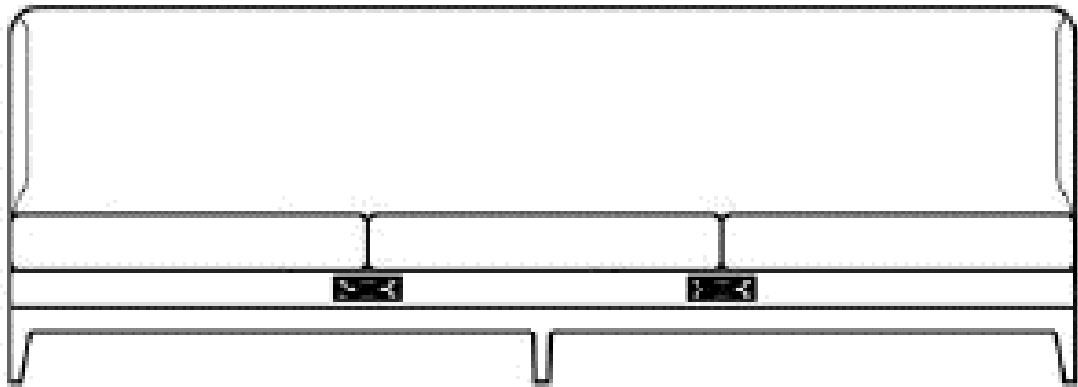

SP-312.1.2(ADA) SF: 2348-1CS COUNTER STOOL
BACKLESS
TIGHT SEAT

DIMENSIONS:
20" DIA 22" SH
COM: 1 YARDS

SOUTHFIELD

Upholstered Seating

PUBLIC SPACES

SP-313.1.2 SF: 2346-5-96 BANQUETTE
TIGHT BACK AND SEAT
TWO POWER PORTS
NYLON GLIDES