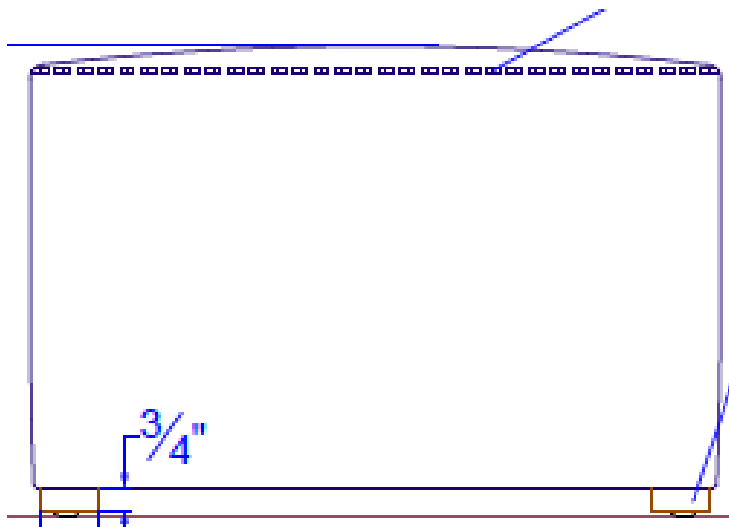

SOUTHFIELD

Upholstered Seating

GUESTROOMS

SG-309.1.2 SF: 2340-8 OTTOMAN
TIGHT TOP
WOOD FEET
NYLON GLIDES

DIMENSIONS:
24"W 24"D 16.5"H
COM: 1.75 YARDS