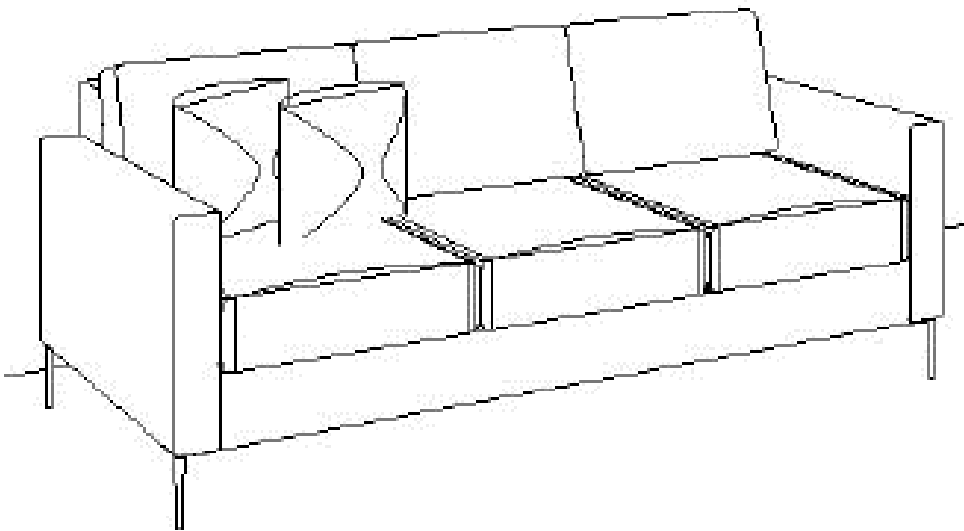

DIMENSIONS:
22.75"W 26"D 38-43"H 18.5-23.5"SH
COM: 2.75 YARDS

336-434-6220
SOUTHFIELDFURNITURE.NET
INFO@SOUTHFIELDFURNITURE.NET

SOUTHFIELD

Upholstered Seating

CANDLEWOOD
SUITES

GUESTROOMS

CP-301 SF: 2331-8 BENCH
LAMINATE TABLE WRAP
TIGHT SEAT
NYLON GLIDES

DIMENSIONS:
78"W 21"D 26"H 19"SH
TABLE: 18W 25D 21H
COM: 3.5 YARDS

336-434-6220
SOUTHFIELDFURNITURE.NET
INFO@SOUTHFIELDFURNITURE.NET

SOUTHFIELD

Upholstered Seating

CANDLEWOOD
SUITES

GUESTROOMS

CP-303 SF: 2413-3 QUEEN SOFA
LOOSE SEAT AND BACK
MATT BLACK POWDERCOAT METAL LEGS
OPTIONAL 18X18 AND 16X16 KNIFE EDGE THROW PILLOWS

DIMENSIONS:
80"W 37"D 33"H 18"SH 25"AH
COM: 18 YARDS

336-434-6220
SOUTHFIELDFURNITURE.NET
INFO@SOUTHFIELDFURNITURE.NET

SOUTHFIELD

Upholstered Seating

CANDLEWOOD
SUITES

GUESTROOMS

CP-304 SF: 2126-1 LOUNGE CHAIR
TIGHT BACK AND LOOSE SEAT
NYLON GLIDES