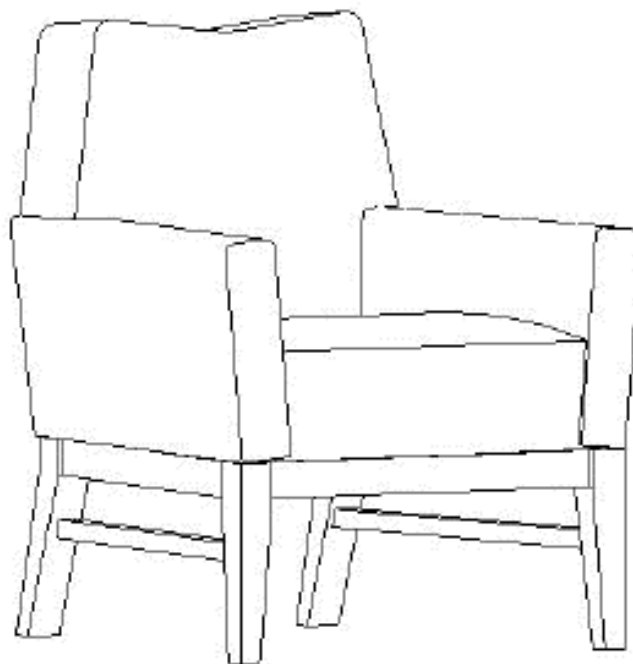

DIMENSIONS:
20"W 23"D 37.5"H 24"SH
COM: 2 YARDS

336-434-6220
SOUTHFIELDFURNITURE.NET
INFO@SOUTHFIELDFURNITURE.NET

SOUTHFIELD

Upholstered Seating

CANDLEWOOD
SUITES

GUESTROOMS

CG-306 SF: 2411-1
TIGHT BACK AND SEAT
WOOD BASE RAIL AND LEGS
NYLON GLIDES

DIMENSIONS:
26"W 28.5"D 34"H 18"SH 23"AH
COM: 3.5 YARDS

336-434-6220
SOUTHFIELDFURNITURE.NET
INFO@SOUTHFIELDFURNITURE.NET

SOUTHFIELD

Upholstered Seating

CANDLEWOOD
SUITES

GUESTROOMS

CP-300 SF: 967 TASK CHAIR
TIGHT BACK AND SEAT
CHROME SATIN FINISH BASE W/ BLACK CASTERS