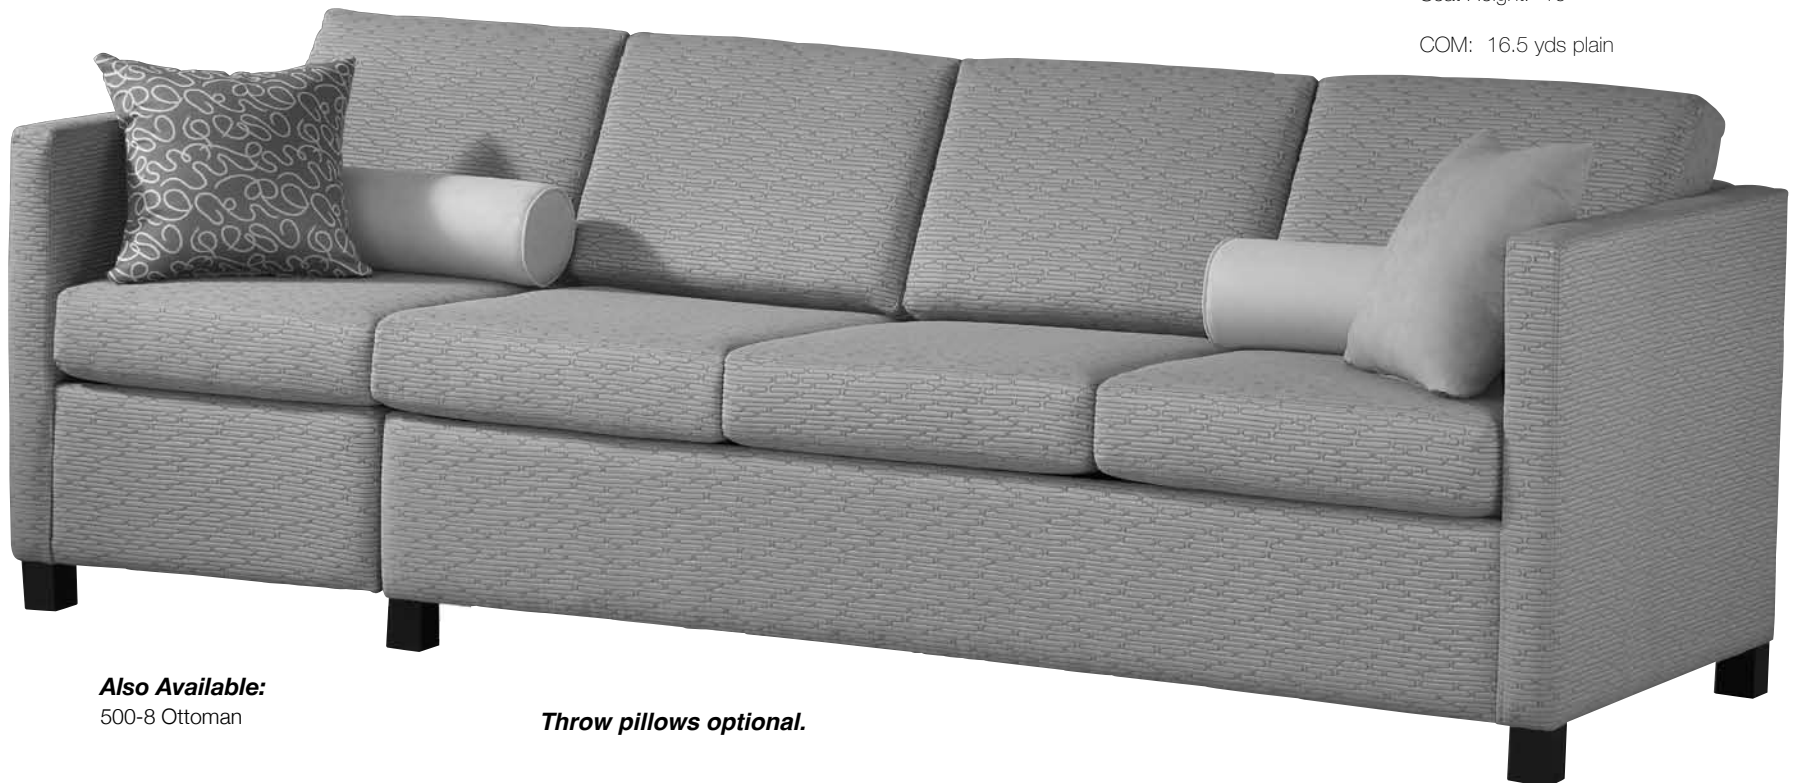

SOUTHFIELD

Upholstered Furniture

**STYLE: 500-2 RAF Queen Sleeper
with 500-1 LAF Arm Chair Extension**

DIMENSIONS

Width: 99.25"

Depth: 34"

Height: 34.5"

Arm Height: 29"

Seat Height: 19"

COM: 16.5 yds plain

Also Available:
500-8 Ottoman

Throw pillows optional.