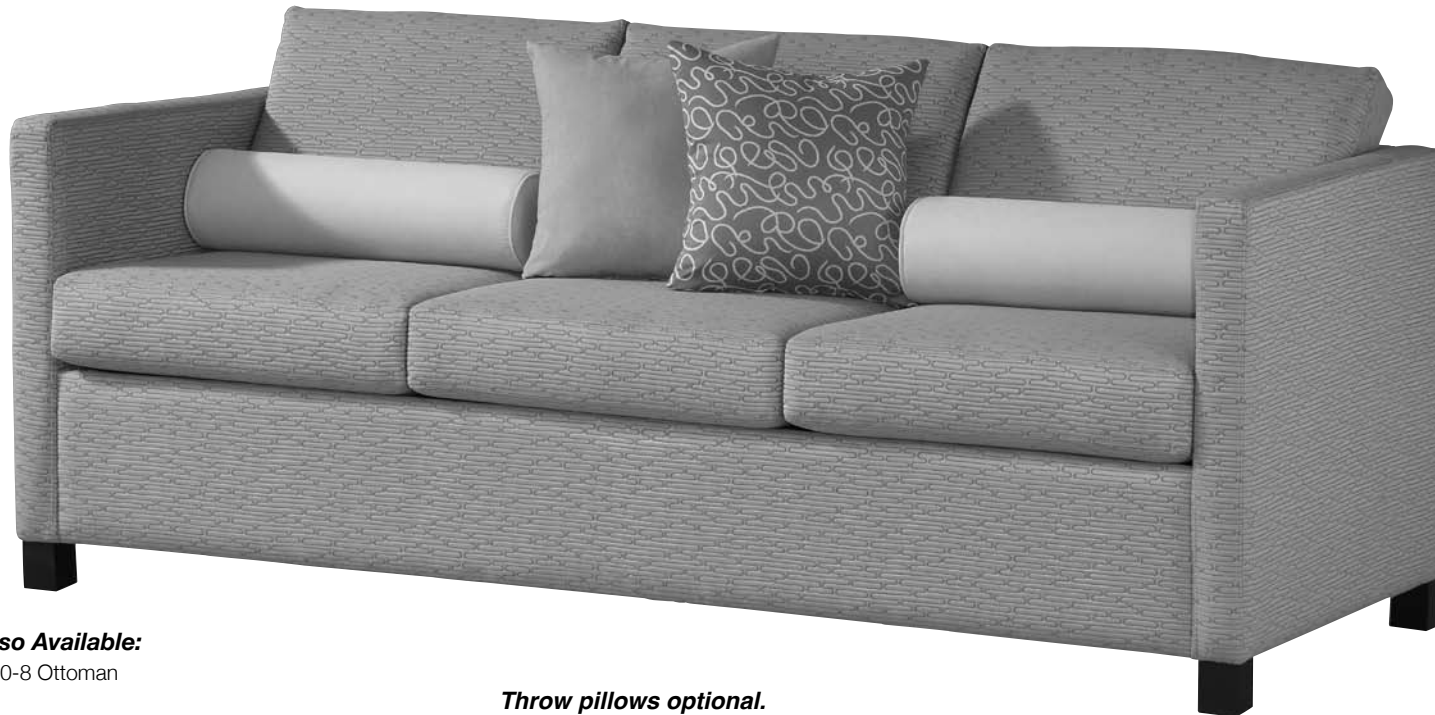

SOUTHFIELD

Upholstered Furniture

STYLE: 500-2
Queen Sleeper

DIMENSIONS

Width: 80"

Depth: 34"

Height: 34.5"

Arm Height: 29"

Seat Height: 19"

COM: 12.5 yds plain

Also Available:
500-8 Ottoman

Throw pillows optional.