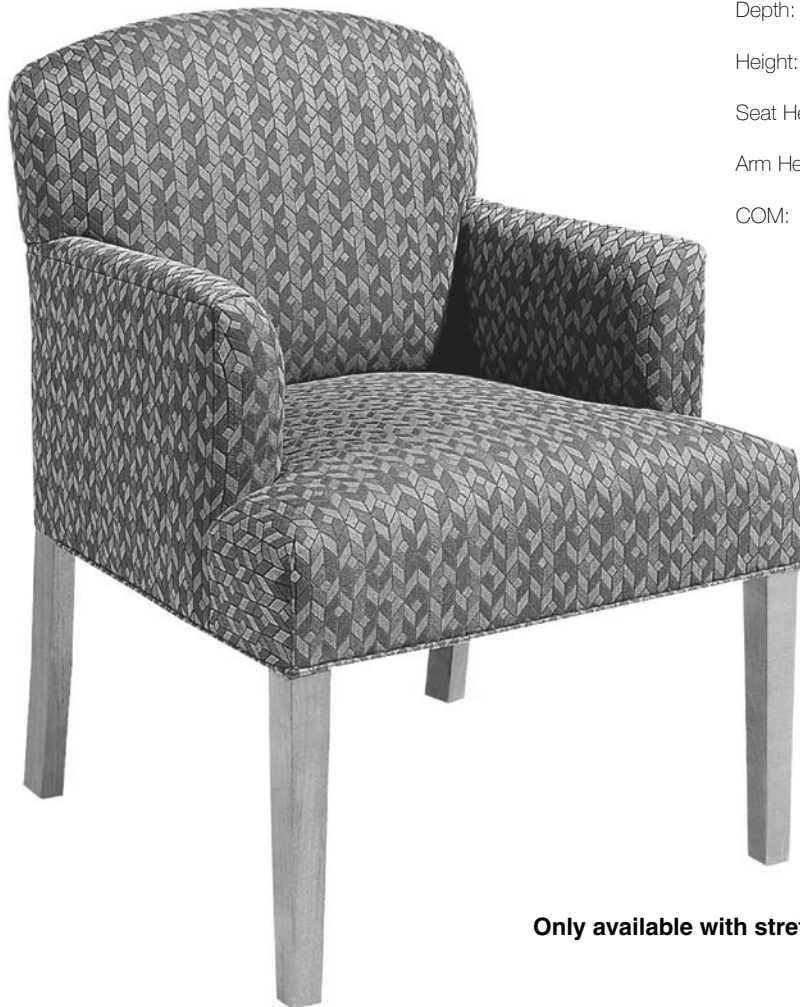

SOUTHFIELD

Upholstered Furniture

STYLE: 242-1
Lounge Chair

DIMENSIONS

Width: 26"

Depth: 28.5"

Height: 34"

Seat Height: 18"

Arm Height: 25"

COM: 3.5 yds plain

Only available with stretchers.